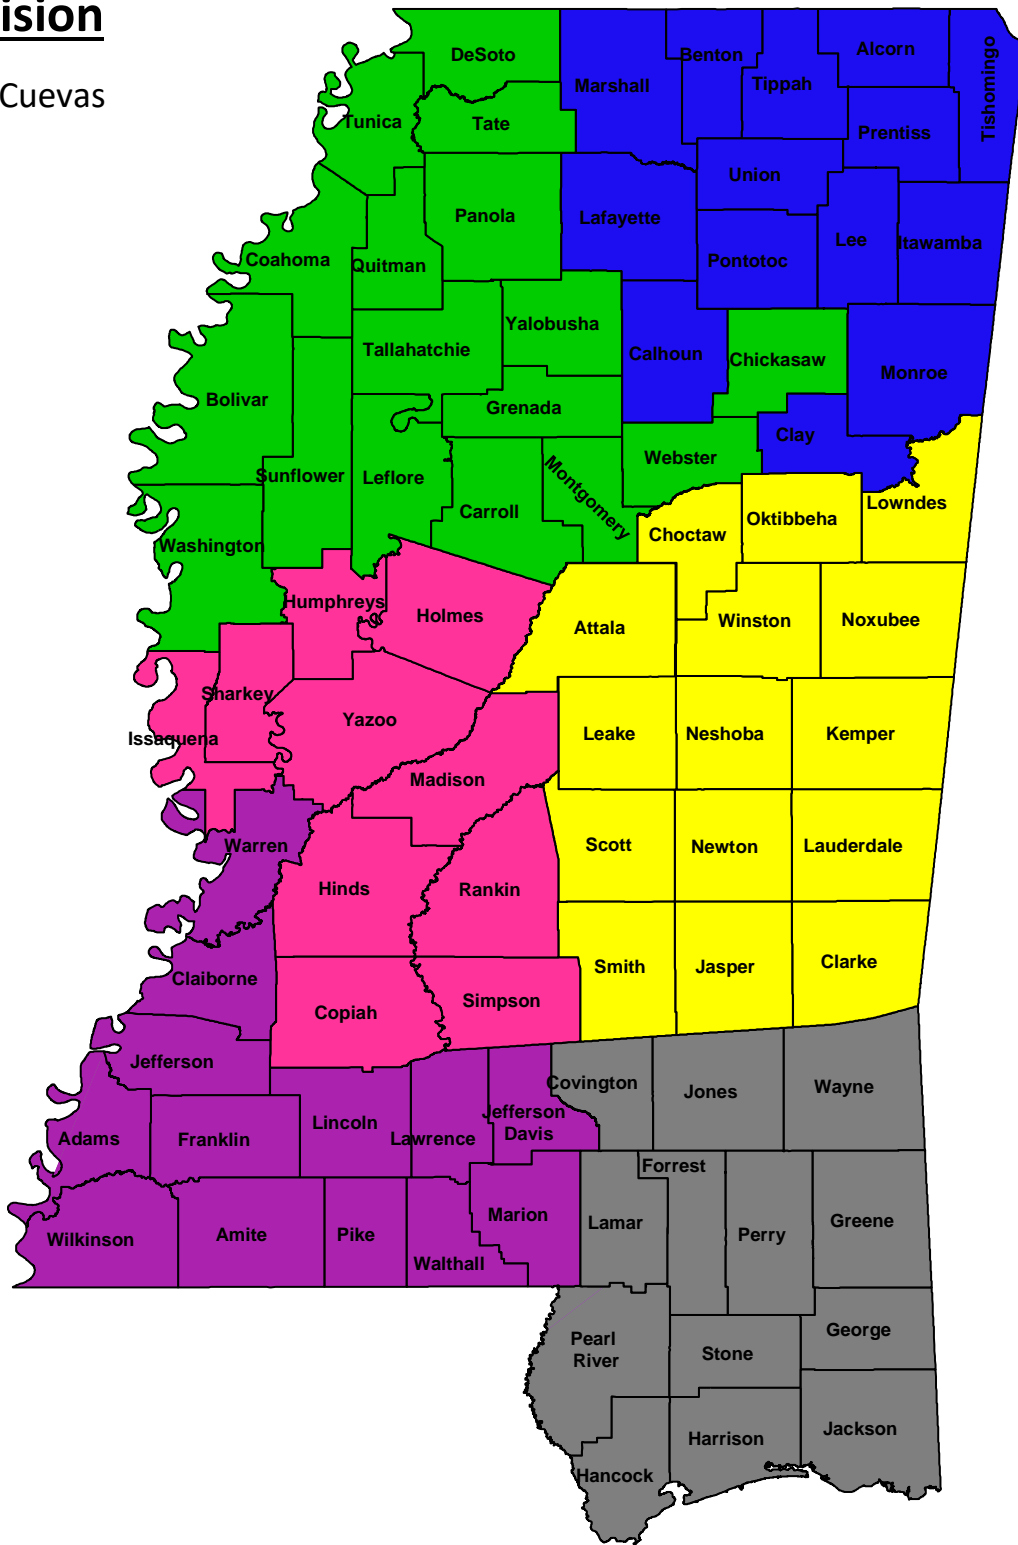

L.C. Gas Division

Director: Scottie Cuevas

Territory	L.C. Gas Inspector	Color Code
1	Bryan Westbrook	Blue
2	Bo Thompson	Green
3	Vacant	Vacant
4	Fred Germany	Yellow
5	Faye Killebrew	Pink
6	Connie Dolan	Purple
7	Mark Dubuisson	Gray